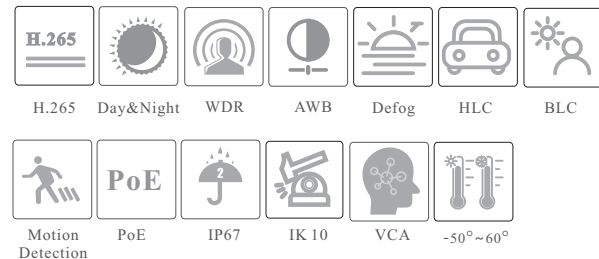

CAMERA

### 4MP AI Dome Network Camera

- Smart H.265/H.265+/H.265/Smart H.264/H.264+/H.264/MJPEG coding
- Max. resolution: 2592 × 1520
- Starlight
- ICR auto switch, true day / night vision
- Up to 50m IR night view distance; motorized zoom lens
- 3D DNR, true WDR, HLC, BLC, Defog, NIR, Smart IR and ROI coding
- Support image distortion correction
- Built-in micro SD card slot; up to 256GB
- AC24V/DC12V/PoE power supply
- IP 67&IK10 ingress protection
- Support three streams
- Face Recognition & License Plate Detection

<b>Functions</b>	
Client Monitoring	Web Browser/TVT NVMS2.0/NVR/mobile APP
Web Browser	IE (plug-in required)/Google Chrome/Edge/Firefox/Safari
Online Connection	Support simultaneous monitoring for up to 10 users; Support multi-stream real time transmission
Network Protocol	UDP, IPv4, IPv6, DHCP, NTP, RTSP, RTP, RTCP, RTMP, PPPoE, DDNS, SMTP, FTP, SNMP, HTTP, 802.1x, UPnP, HTTPs, QoS
Interface Protocol	ONVIF
Storage	Network remote storage; micro SD card storage
Smart Alarm	Motion detection, sensor detection, SD card error, SD card full, IP address conflict, cable disconnection
General Function	Watermark, IP address filtering, video mask, heartbeat, password protection, image distortion correction, corridor pattern
PoE	Yes, IEEE802.3af
IR Distance	30~ 50 m
Ingress Protection	IP67&IK10
<b>Others</b>	
Power Supply	AC24V/DC12V/PoE
Power Consumption	< 11.5W
Operating Environment	- 50 °C ~ 60 °C (-58°F~140°F); Humidity: less than 95 % (non-condensing)
Storage Environment	- 50 °C ~ 65 °C (-58°F~149°F); Humidity: less than 95 % (non-condensing)
Dimensions ( mm )	187.1 × 155.3 × 143
Weight ( net )	Approx. 1.643KG
Installation	Ceiling mounting; Wall mounting
Certificate	CE, FCC
Environmental Protection	Complies with Directive EU RoHS, WEEE(2012/19/EU), directive 94/62/EC and REACH(EC1907/2006)